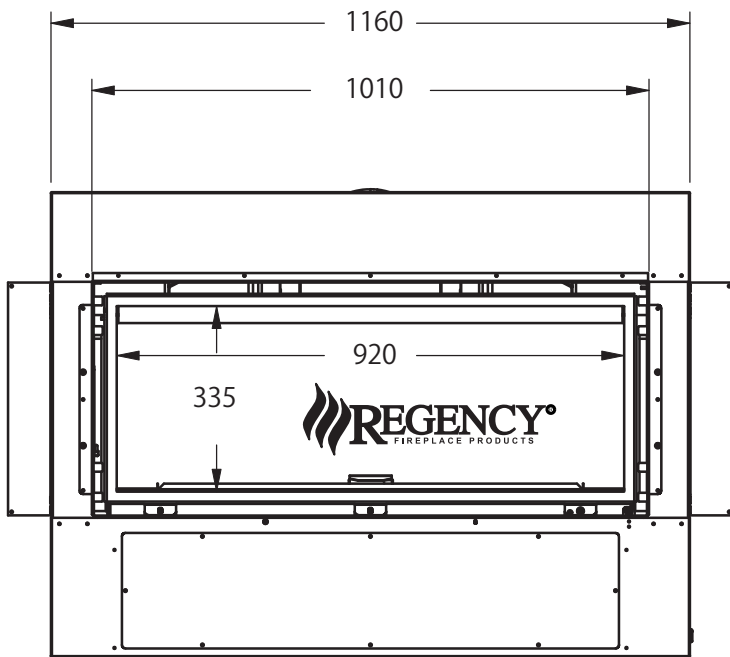

TOP VIEW

FRONT VIEW

SIDE VIEW

Name:	Date: Sept. 28/10	
Regency Horizon HZ40E	Drawing No: HZ40E-unitdim	Rev: -