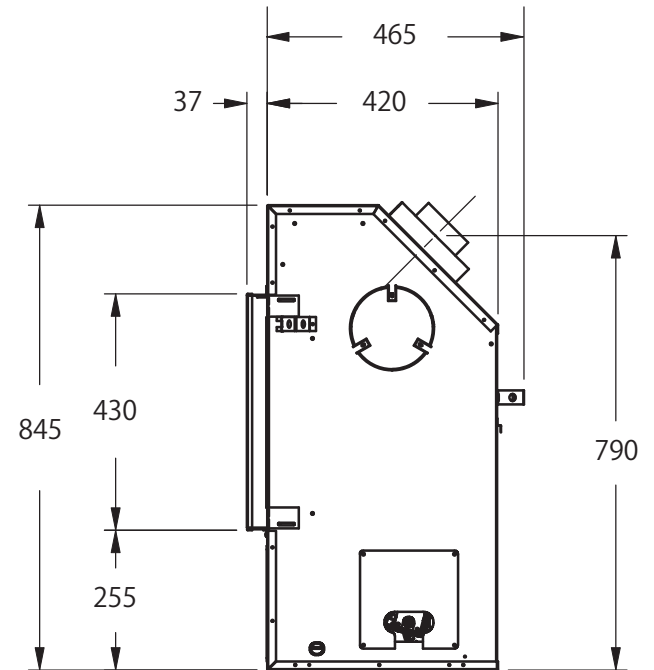

TOP VIEW

FRONT VIEW

SIDE VIEW

Name:	Date: Sept. 28/10	
Regency Horizon HZ40E	Drawing No: HZ40E-unitdim	Rev: -